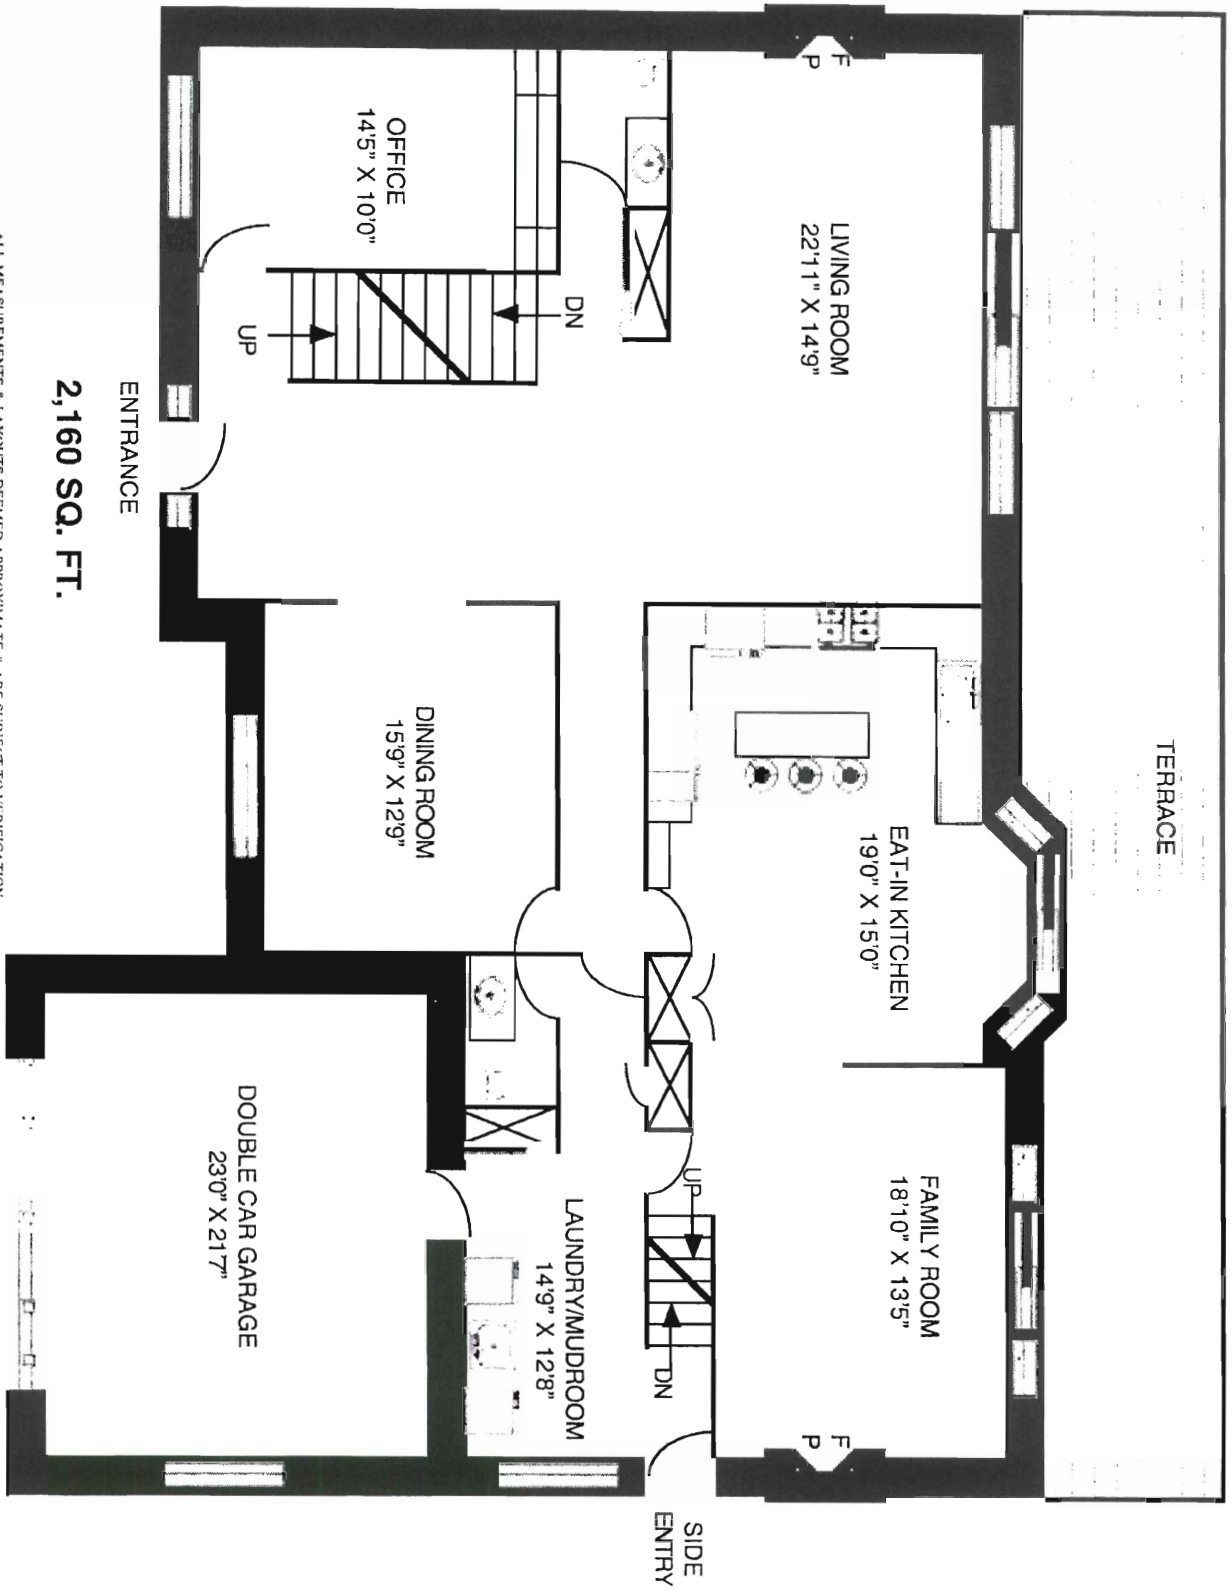

2421 JARVIS STREET, MISSISSAUGA - MAIN LEVEL

2,160 SQ. FT.

ALL MEASUREMENTS & LAYOUTS DEEMED APPROXIMATE & ARE SUBJECT TO VERIFICATION

2421 JARVIS STREET, MISSISSAUGA - 2ND LEVEL

2,304 SQ.FT.

ALL MEASUREMENTS & LAYOUTS DEEMED APPROXIMATE & ARE SUBJECT TO VERIFICATION

2421 JARVIS STREET, MISSISSAUGA - LOWER LEVEL

2,248 SQ. FT.

ALL MEASUREMENTS & LAYOUTS DEEMED APPROXIMATE & ARE SUBJECT TO VERIFICATION