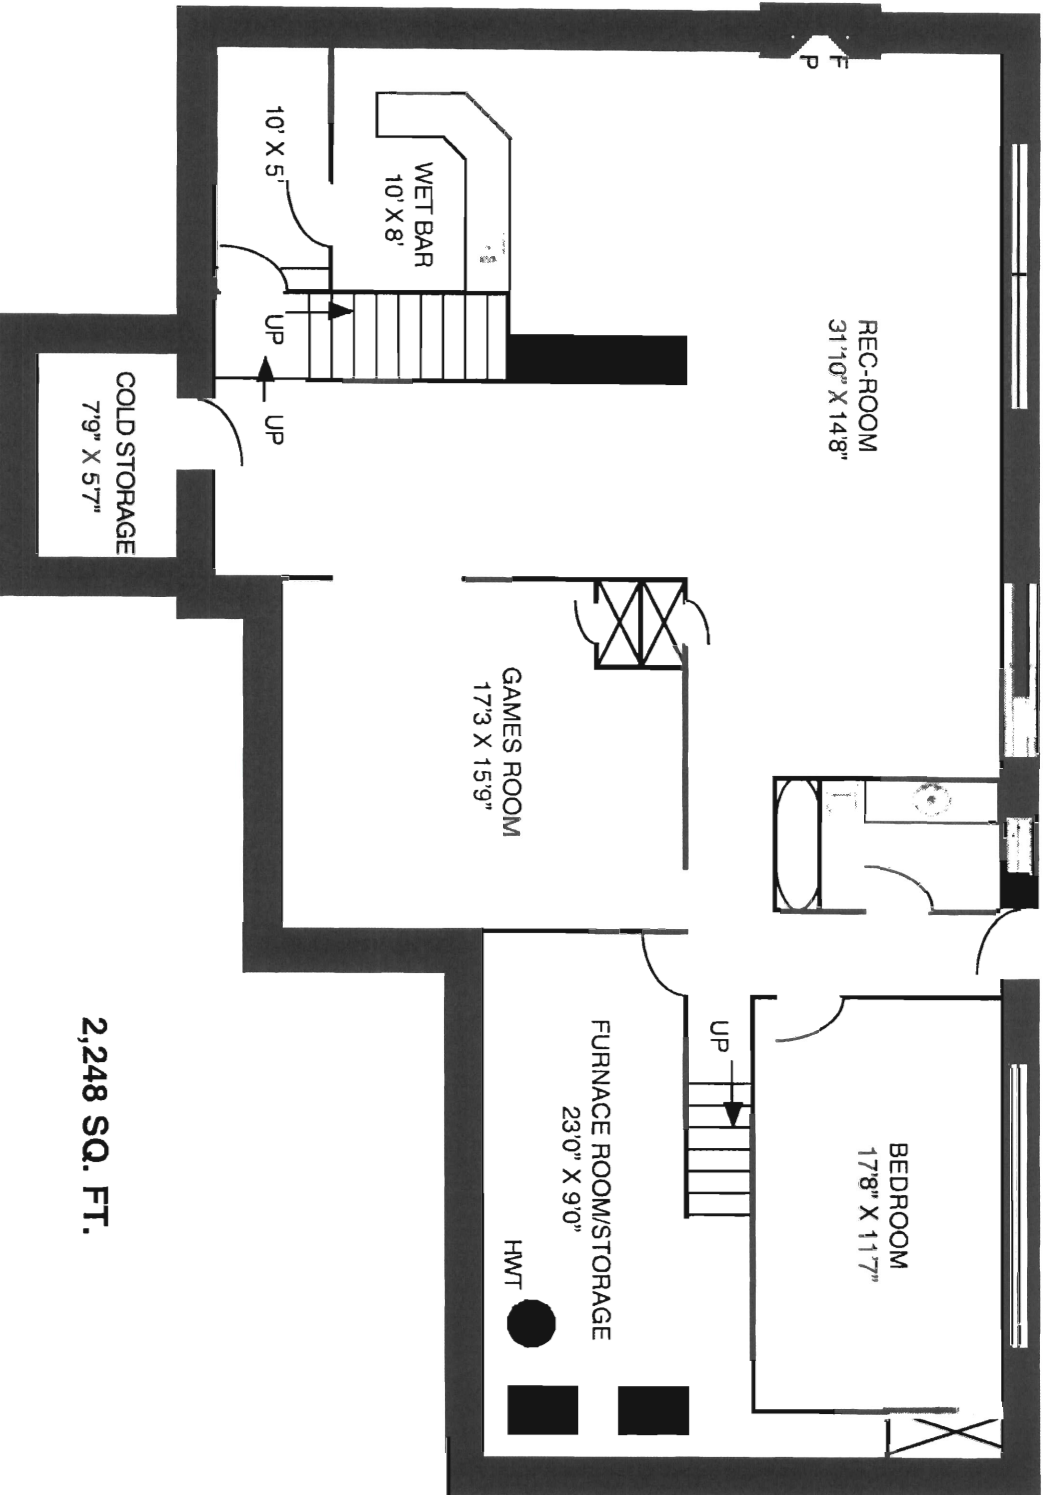

2421 JARVIS STREET, MISSISSAUGA - MAIN LEVEL

2,160 SQ. FT.

ALL MEASUREMENTS & LAYOUTS DEEMED APPROXIMATE & ARE SUBJECT TO VERIFICATION

2421 JARVIS STREET, MISSISSAUGA - 2ND LEVEL

2,304 SQ.FT.

ALL MEASUREMENTS & LAYOUTS DEEMED APPROXIMATE & ARE SUBJECT TO VERIFICATION

2421 JARVIS STREET, MISSISSAUGA - LOWER LEVEL

2,248 SQ. FT.

ALL MEASUREMENTS & LAYOUTS DEEMED APPROXIMATE & ARE SUBJECT TO VERIFICATION