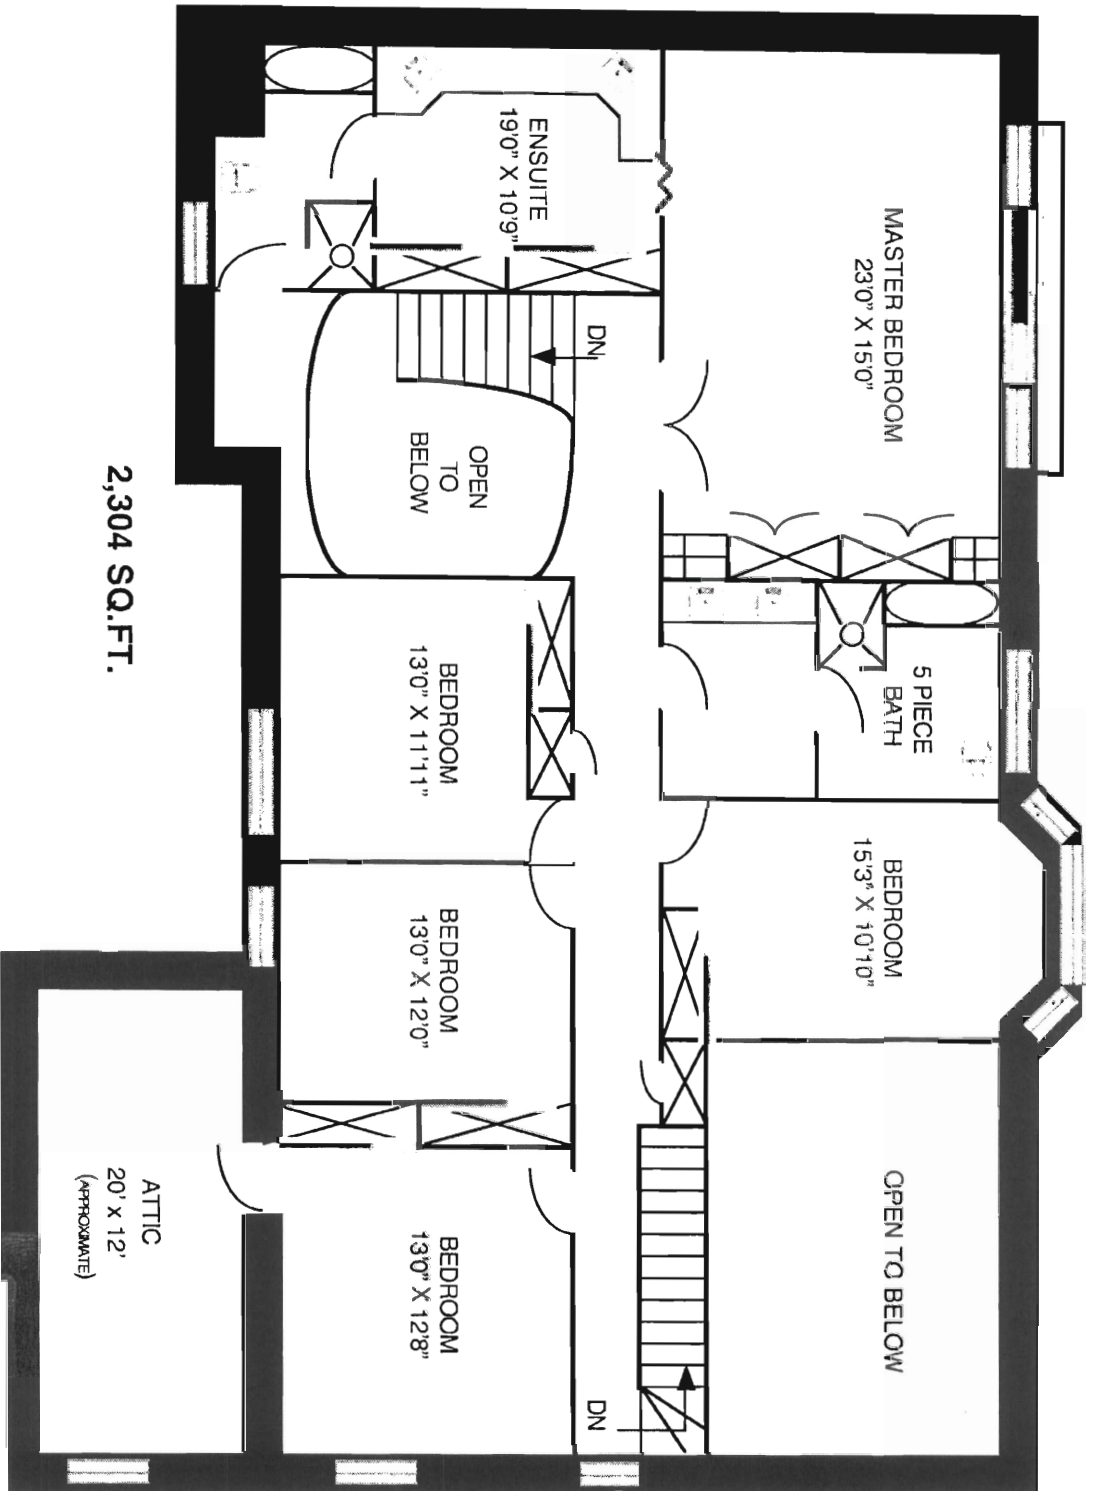

2421 JARVIS STREET, MISSISSAUGA - MAIN LEVEL

2,160 SQ. FT.

ALL MEASUREMENTS & LAYOUTS DEEMED APPROXIMATE & ARE SUBJECT TO VERIFICATION

2421 JARVIS STREET, MISSISSAUGA - 2ND LEVEL

2,304 SQ.FT.

ALL MEASUREMENTS & LAYOUTS DEEMED APPROXIMATE & ARE SUBJECT TO VERIFICATION

2421 JARVIS STREET, MISSISSAUGA - LOWER LEVEL

2,248 SQ. FT.

ALL MEASUREMENTS & LAYOUTS DEEMED APPROXIMATE & ARE SUBJECT TO VERIFICATION